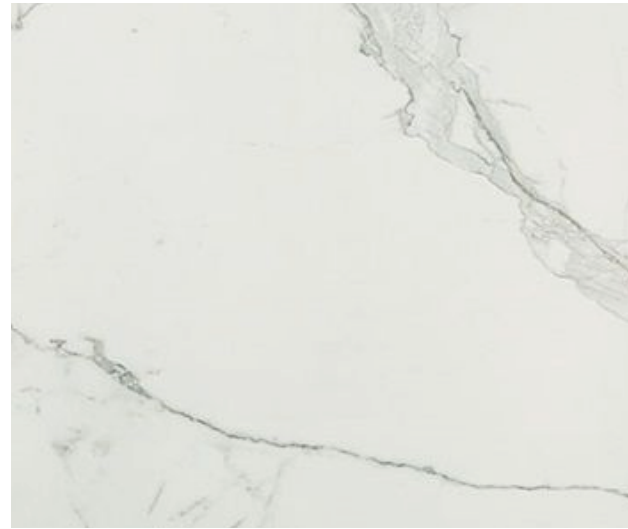

SHOWER SURROUND