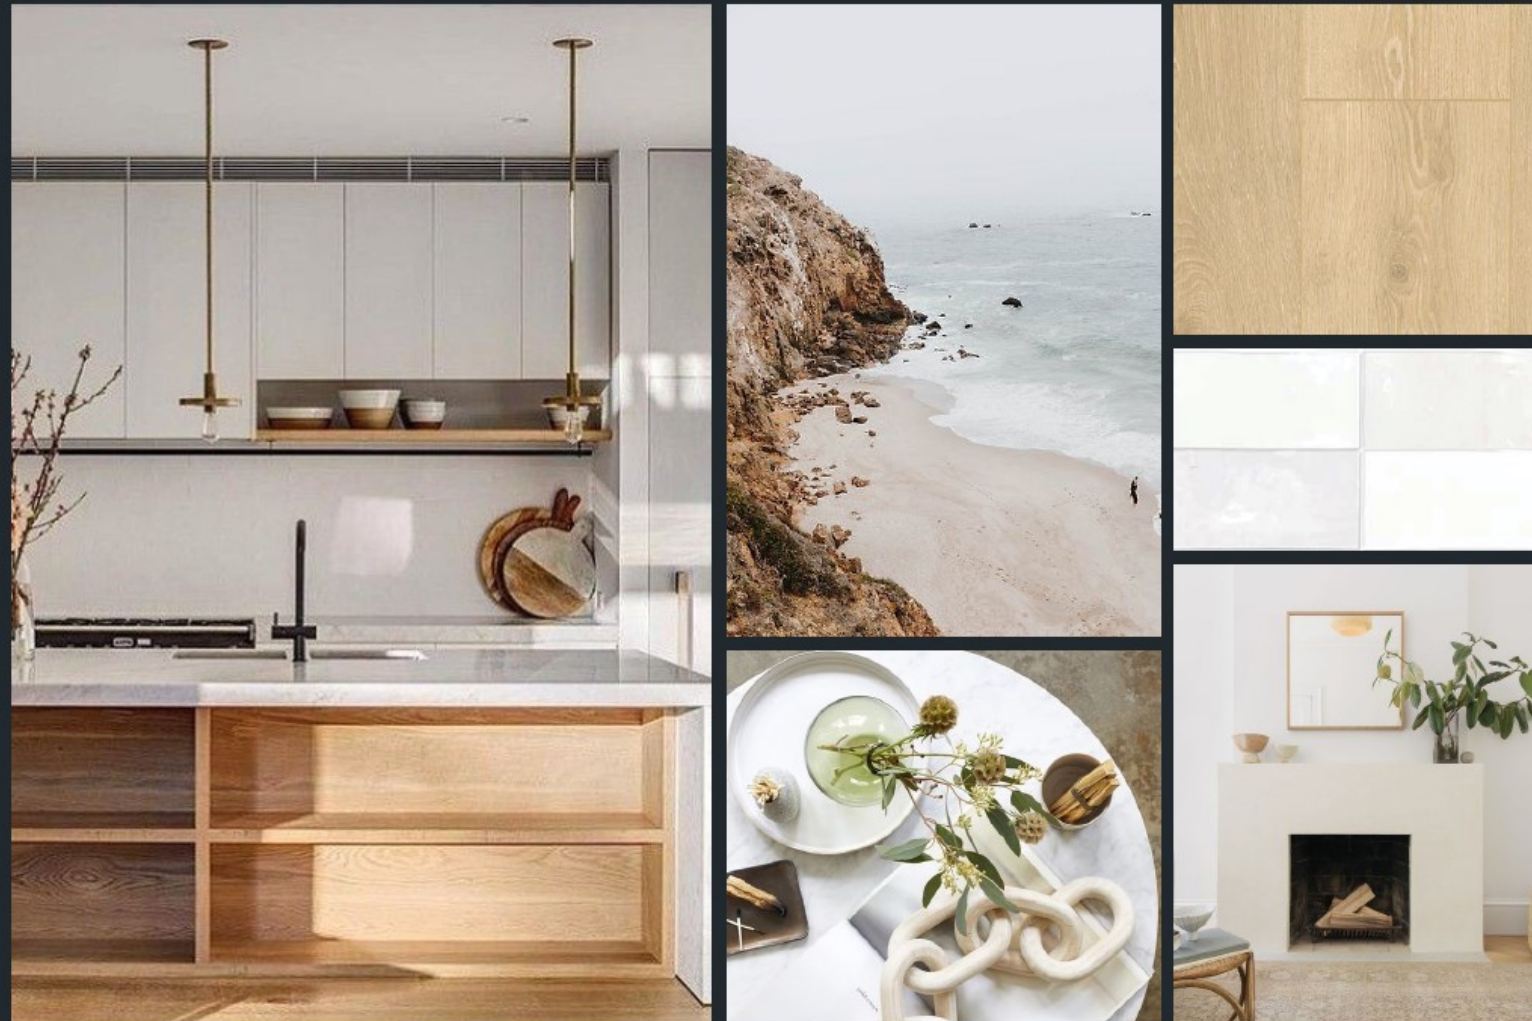

BOHO BEACH

DESIGN PACKAGE

This design option is ballasted by the inspiration of a rough-hewn cliff descending to a misty shore. The ocean, socked in by a powdered silver fog, provides the grey-blue gradient that echoes through the design elements. When the golden caramel-toned wood flooring evokes the image of sand underfoot, the beach design vision is fully realized.

COUNTER EDGE STYLE

BASE DETAIL

FIREPLACE STYLE

APOLLO SQUARE
HOLLADAY, UT

FINISHES + DETAILS

CABINET DOOR STYLE

SELECT ONE

FLAT PANEL