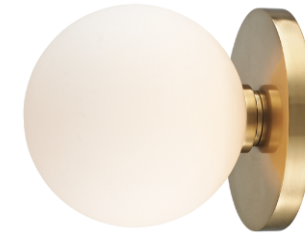

LIGHTING PACKAGE - A

BRUSHED BRASS

POLISHED CHROME

APOLLO SQUARE
HOLLADAY, UT

SELECTIONS

EDGEiD

LIGHTING PACKAGE - B

BRUSHED BRASS