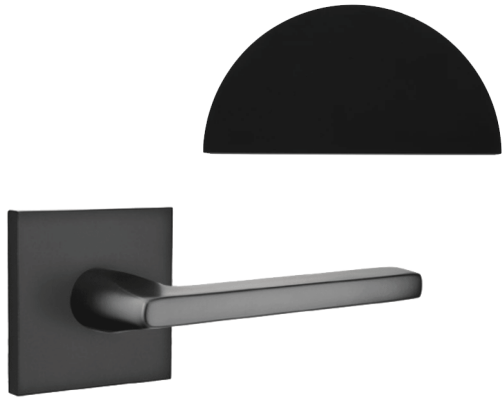

BATHROOM FAUCET STYLE

TUB/SHOWER FAUCET STYLE

DESIGNER PALETTE

PORCELAIN FLOOR TILE

POWDER ROOM VANITY FINISH

POWDER ROOM VANITY STONE

DOOR STYLE

DOOR + CABINET HARDWARE - BLACK