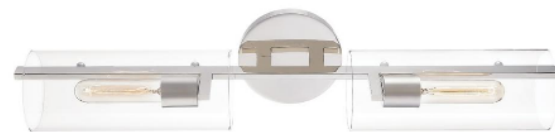

POLISHED CHROME

EDGEiD