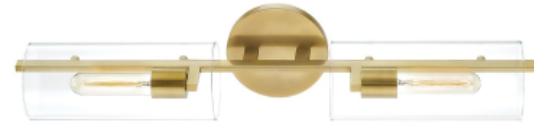

LIGHTING PACKAGE - A

APOLLO SQUARE
HOLLADAY, UT

SELECTIONS

BRUSHED BRASS