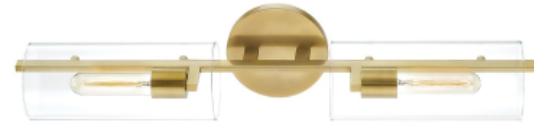

LIGHTING PACKAGE - A

BRUSHED BRASS